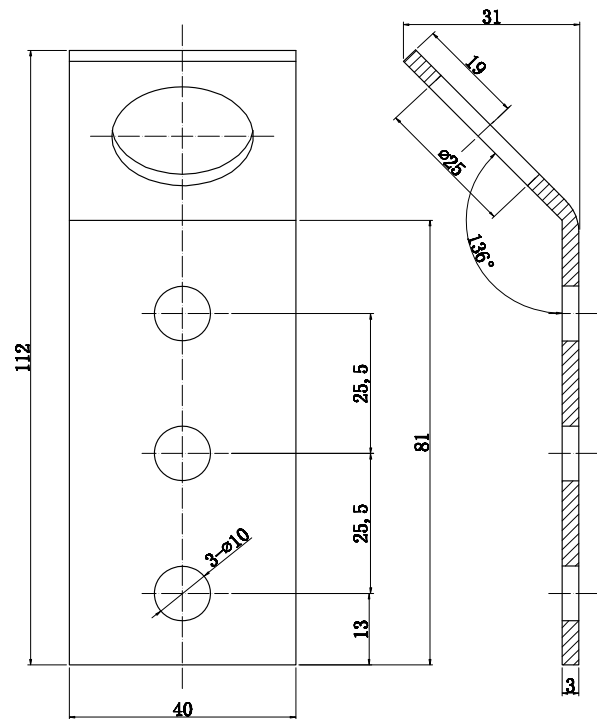

Guy Cleat Surface Anchor 14JGCIGAL

Product Information.	
Part Number	14JGCIGAL
Dimensions (mm)	112 x 40 x 3
Surface Treatment	Hot Dip Gal
Weight (Kg)	0.105