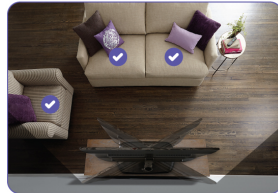

SANUS[®]

FTVS1

Supports 32"-65" TVs

Holds up to 60lbs / 27.2kg

Depth 13.2" / 33.53cm

Width 25.36" / 64.41cm

Height (fully extended)
28.6" / 72.64cm

Installation couldn't be simpler - the 3 step process only requires a Phillips screwdriver.

VESA: 75x75 to 600x400

Stable footprint is perfect for furniture with shallow depth.

Nearly 8" of height adjustment for a

Swivels your TV up to 70° for a wider viewing range over standard TV bases.

Easy 15 minute assembly.