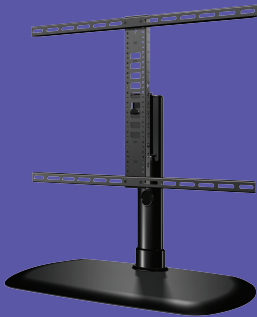

SANUS[®]

FTVS1

Supports 32"-65" TVs

Holds up to 60lbs / 27.2kg

Depth 13.2" / 33.53cm

Width 25.36" / 64.41cm

Height (fully extended)
28.6" / 72.64cm

Installation couldn't be simpler - the 3 step process only requires a Phillips screwdriver.

VESA: 75x75 to 600x400

Stable footprint is perfect for furniture with shallow depth.

Nearly 8" of height adjustment for a

Swivels your TV up to 70° for a wider viewing range over standard TV bases.

Easy 15 minute assembly.