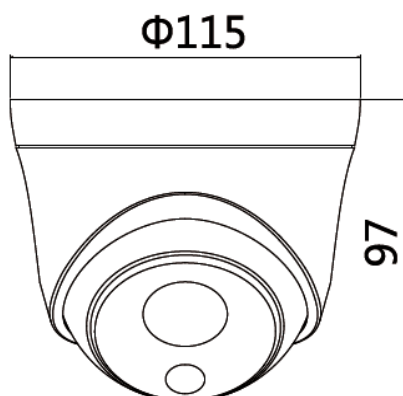

# TC-C32HP Spec: I3/E/C/2.8mm

2MP Super Starlight IR Dome Camera

## Dimensions

<b>Camera</b>	
Image Sensor	1/2.8" CMOS
Signal System	PAL/NTSC
Min. Illumination	Color: 0.0008Lux B/W: 0.0001Lux
Shutter Time	1s to 1/100,000s
Lens	2.8mm
Lens Mount	M12
Day& Night	IR Cut Filter with Auto Switch
Wide Dynamic Range	120dB
Digital Noise Reduction	3D DNR
<b>Compression Standard</b>	
Video Compression	S+265/H.265/H.264/M-JPEG
Video Bit Rate	32Kbps~8Mbps
Audio Compression	N/A
Audio Bit Rate	N/A
<b>Image</b>	
Max. Image Resolution	1920x1080
Frame Rate	PAL:1080p@25fps, 960p@25fps, 720p@25fps, D1@25fps, VGA@25fps NTSC:1080p@30fps, 960p@30fps, 720p@30fps, D1@30fps, VGA@30fps
Mainstream	1080P(1920*1080)
Substream	4CIF (704*480)
3rd Stream	N/A
Image Settings	Brightness, Saturation, Contrast, Flip Mode Adjustable by Client Software or Web Browser
HLC	Y
Smart Defog	Y
Corridor Format	N/A
ROI	N/A
Privacy Mask	Y
Picture Overlay	N/A
OSD	16*16, 32*32, 48*48, Size Letters Such as Week, Date, Time, Total 1 Regions
<b>Network</b>	
Network Storage	N/A
NTP	Y
ANR	N/A
Video Analytics	N/A
EW	N/A
Alarm Trigger	Motion Detection/IP Conflict/MAC Conflict
Protocols	TCP/UDP/HTTP /DHCP/DNS /NTP /RTSP/IPV4/IPV6/IEEE802.1x
Remote Connection	N/A
System Compatibility	ONVIF (Profile S)
<b>Interface</b>	
Audio Input	N/A
Audio Output	N/A
Communication Interface	1-ch RJ45 10M / 100M Ethernet Interface
Alarm Input	N/A
Alarm Output	N/A
Video Output	N/A
On-board Storage	N/A
Extension	N/A
<b>General</b>	
Language	English, Simplified Chinese, Traditional Chinese, Spanish, Italian, Korean, Turkish, Russian, Thai, polish, French
Operating Conditions	-35°C ~ 60°C, 0 ~ 95% RHG
Power Supply	DC 12 V ± 25%, POE
Power Consumption	MAX 7.5W (POE), MAX 6W (DC12V)
IR Light	1
IR Distance	30m
White Light	N/A
Impact Protection	IP66
Dimensions	115mm(diameter)*97mm(height)
Weight	0.5KG