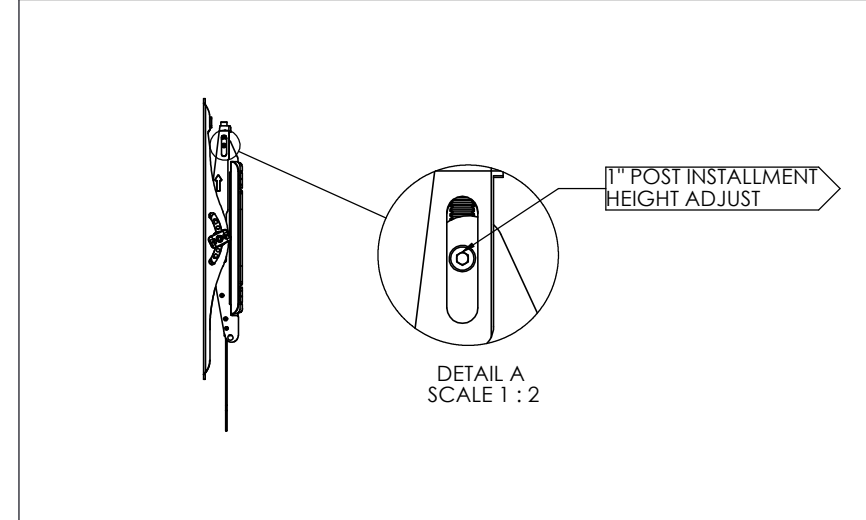

3-D

WALL PLATE

FRONT VIEW

TILT RANGE

WALL PLATE OPENING

SIDE VIEW - HEIGHT ADJUSTMENT

SIDE VIEW - DEPTH