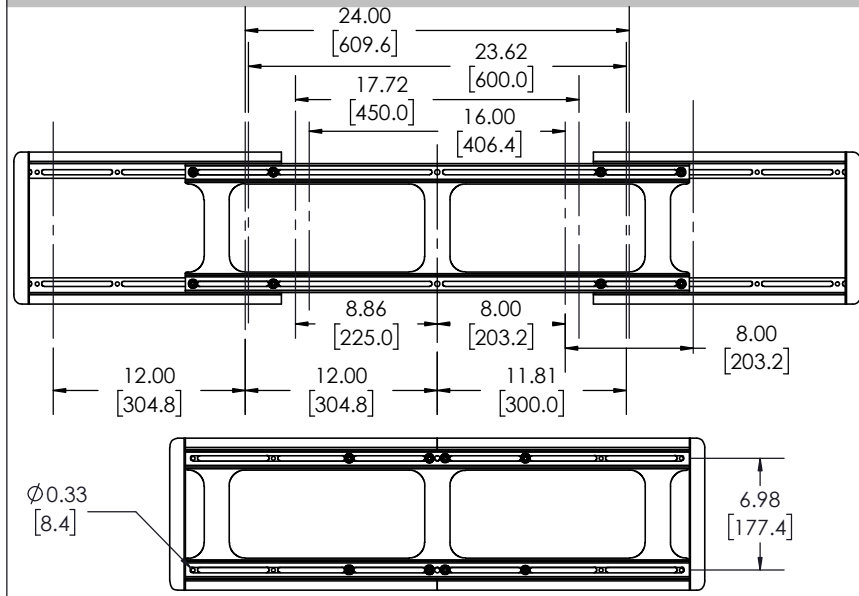

TV INTERFACE

XL Tilt w/ Expanding WP 6805-002164-XXX

THE INFORMATION AND DESIGNS CONTAINED IN THIS DRAWING ARE CONFIDENTIAL AND THE PROPRIETARY PROPERTY OF MILESTONE AV TECHNOLOGIES NEITHER THIS DESIGN NOR ANY INFORMATION CONTAINED IN THIS DRAWING MAY BE REPRODUCED OR DISCLOSED TO OTHERS WITHOUT THE EXPRESS WRITTEN CONSENT OF MILESTONE AV TECHNOLOGIES. 本图纸所包含的信息和设计均系 Milestone 机密和知识产权, 本图纸包含的设计和信
息在未经 Milestone 允许情况下均不得复制或泄露

3-D

WALL PLATE

FRONT VIEW

TILT RANGE

WALL PLATE OPENING

SIDE VIEW - HEIGHT ADJUSTMENT

SIDE VIEW - DEPTH