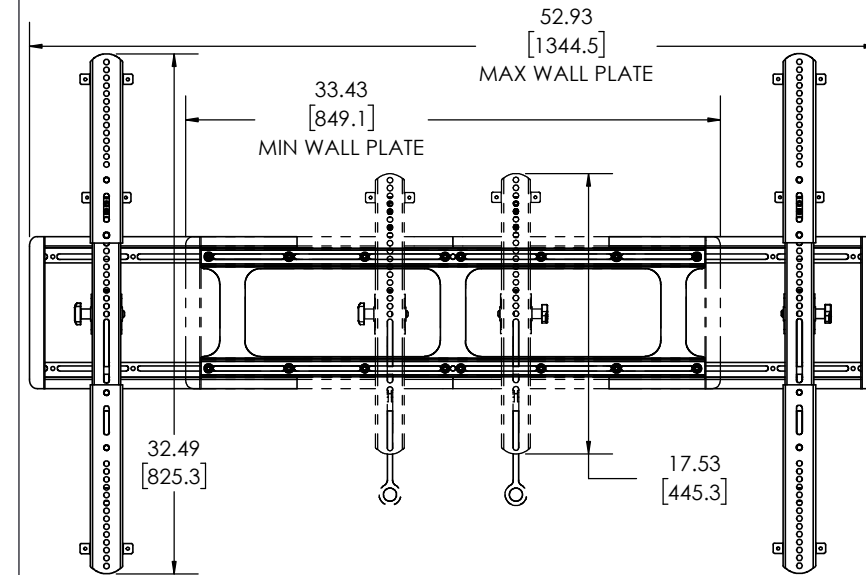

TV INTERFACE

XL Tilt w/ Expanding WP 6805-002164-XXX

THE INFORMATION AND DESIGNS CONTAINED IN THIS DRAWING ARE CONFIDENTIAL AND THE PROPRIETARY PROPERTY OF MILESTONE AV TECHNOLOGIES NEITHER THIS DESIGN NOR ANY INFORMATION CONTAINED IN THIS DRAWING MAY BE REPRODUCED OR DISCLOSED TO OTHERS WITHOUT THE EXPRESS WRITTEN CONSENT OF MILESTONE AV TECHNOLOGIES. 本图纸所包含的信息和设计均系 Milestone 机密和知识产权, 本图纸包含的设计和信
息在未经 Milestone 允许情况下均不得复制或泄露

3-D

WALL PLATE

FRONT VIEW

TILT RANGE

WALL PLATE OPENING

SIDE VIEW - HEIGHT ADJUSTMENT

SIDE VIEW - DEPTH