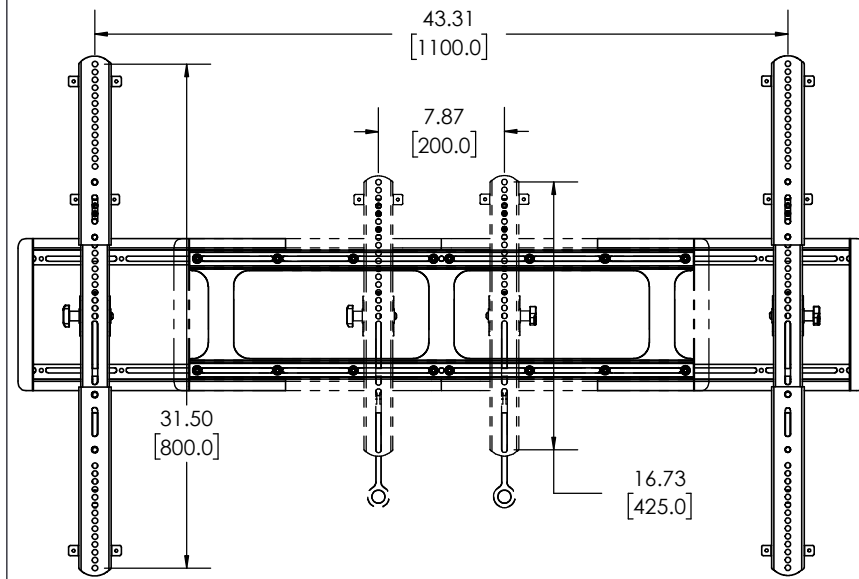

TV INTERFACE

XL Tilt w/ Expanding WP 6805-002164-XXX

THE INFORMATION AND DESIGNS CONTAINED IN THIS DRAWING ARE CONFIDENTIAL AND THE PROPRIETARY PROPERTY OF MILESTONE AV TECHNOLOGIES NEITHER THIS DESIGN NOR ANY INFORMATION CONTAINED IN THIS DRAWING MAY BE REPRODUCED OR DISCLOSED TO OTHERS WITHOUT THE EXPRESS WRITTEN CONSENT OF MILESTONE AV TECHNOLOGIES. 本图纸所包含的信息和设计均系 Milestone 机密和知识产权, 本图纸包含的设计和信
息在未经 Milestone 允许情况下均不得复制或泄露

3-D

WALL PLATE

FRONT VIEW

TILT RANGE

WALL PLATE OPENING

SIDE VIEW - HEIGHT ADJUSTMENT

SIDE VIEW - DEPTH