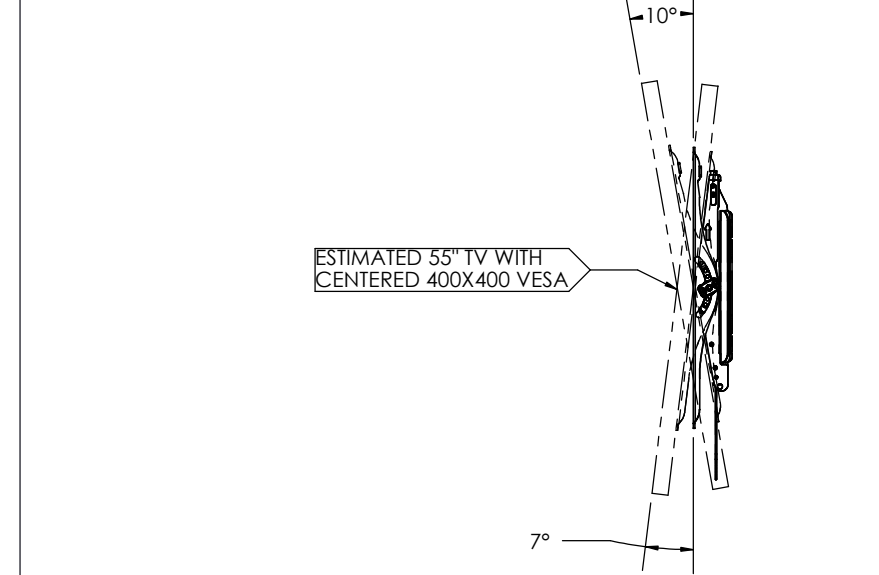

TV INTERFACE

XL Tilt w/ Expanding WP 6805-002164-XXX

THE INFORMATION AND DESIGNS CONTAINED IN THIS DRAWING ARE CONFIDENTIAL AND THE PROPRIETARY PROPERTY OF MILESTONE AV TECHNOLOGIES NEITHER THIS DESIGN NOR ANY INFORMATION CONTAINED IN THIS DRAWING MAY BE REPRODUCED OR DISCLOSED TO OTHERS WITHOUT THE EXPRESS WRITTEN CONSENT OF MILESTONE AV TECHNOLOGIES. 本图纸所包含的信息和设计均系 Milestone 机密和知识产权, 本图纸包含的设计和信
息在未经 Milestone 允许情况下均不得复制或泄露

3-D

WALL PLATE

FRONT VIEW

TILT RANGE

WALL PLATE OPENING

SIDE VIEW - HEIGHT ADJUSTMENT

SIDE VIEW - DEPTH