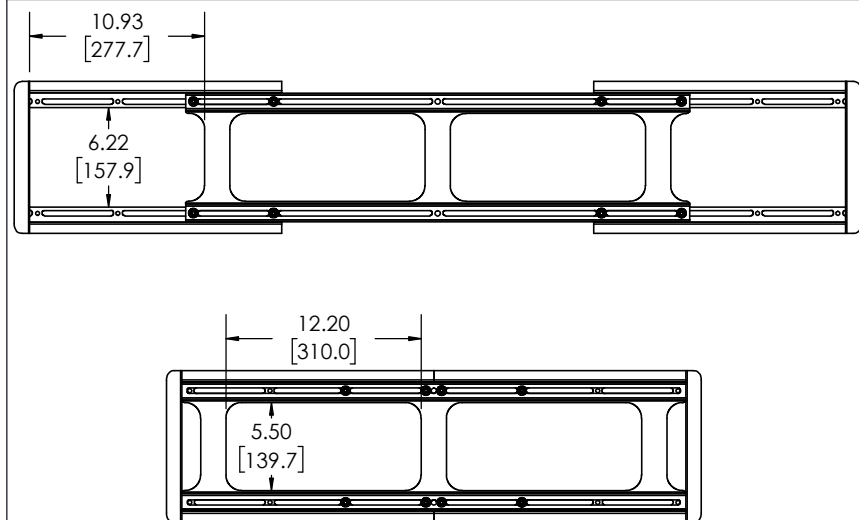

3-D

WALL PLATE

FRONT VIEW

TILT RANGE

WALL PLATE OPENING

SIDE VIEW - HEIGHT ADJUSTMENT

SIDE VIEW - DEPTH