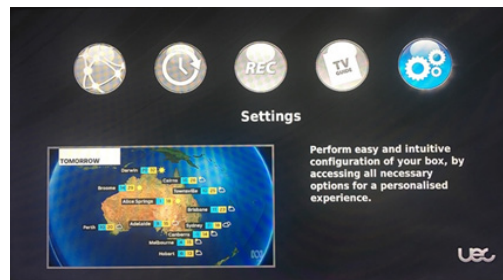

What does the User Interface look like?

Menu Screen