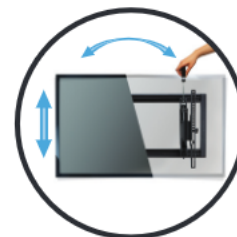

Model **VLT7-B2**

SANUS[®]
A brand of **Legrand**

Extends 6.8" from wall for easy cabling access & maximum tilt

Swivels up to 15° both right and left for wider viewing area & ease of access

Scissor mechanism provides smooth in, out & swivel motion

Decorative wall plate cover – Flips open & closed for easy installation

Virtual Axis™ Fingertip tilt allows for easy TV adjustments

Click lock allows the TV to “click” into place for a safe connection you can hear

Secure TV with a padlock (sold separately)

Open wall plate design allows mounting directly over electrical outlets

ProSet Plus™ post-install adjustment for 1" height & level adjustment

MODEL **UPC**
VLT7-B2 793795534675