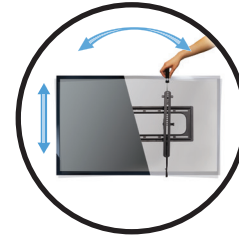

SANUS[®]

A brand of **legrand**

LARGE OUTDOOR PREMIUM TILT WALL MOUNT FOR TVS 37" -95"

Legrandav.com | 1.866.977.3901

The Outdoor Tilt mount is the perfect addition to your outdoor space. With its weatherproof design using a corrosion-resistant coating and stainless steel hardware, you can enjoy your TV no matter the weather. The Virtual Axis™ Fingertip tilt feature makes it easy to adjust your TV to reduce glare and ProSet™ makes leveling and height adjustment a breeze. The slim profile means your TV will sit just 2.18" from the wall, and will blend seamlessly with your TV and decor. Upgrade your outdoor entertainment space with the perfect mount. For TVs 37"-95"

Model **VODLT1-B2**

Slim Profile places TV just **2.18"** from wall

Outdoor rated mount with the use of **corrosion-resistant coating** and **stainless steel hardware**

ProSet™ allows for easy leveling and height adjustment after installation

Tilts up and down to reduce TV glare

Vertical Axis™ tilt allows for **easy TV adjustments**

Add a **padlock** for added **security**
(Not included)

Quick-release straps for easy removal from wall

MODEL
VODLT1-B2