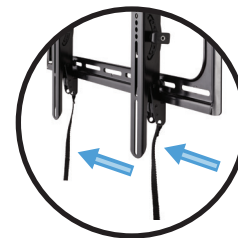

SANUS[®]

A brand of **legrand**

LARGE OUTDOOR PREMIUM TILT WALL MOUNT FOR TVS 37" -95"

Legrandav.com | 1.866.977.3901

The Outdoor Tilt mount is the perfect addition to your outdoor space. With its weatherproof design using a corrosion-resistant coating and stainless steel hardware, you can enjoy your TV no matter the weather. The Virtual Axis™ Fingertip tilt feature makes it easy to adjust your TV to reduce glare and ProSet™ makes leveling and height adjustment a breeze. The slim profile means your TV will sit just 2.18" from the wall, and will blend seamlessly with your TV and decor. Upgrade your outdoor entertainment space with the perfect mount. For TVs 37"-95"

Model **VODLT1-B2**

Slim Profile places TV just **2.18"** from wall

Outdoor rated mount with the use of **corrosion-resistant coating** and **stainless steel hardware**

ProSet™ allows for easy leveling and height adjustment after installation

Tilts up and down to reduce TV glare

Vertical Axis™ tilt allows for **easy TV adjustments**

Add a **padlock** for added **security**
(Not included)

Quick-release straps for easy removal from wall

MODEL
VODLT1-B2