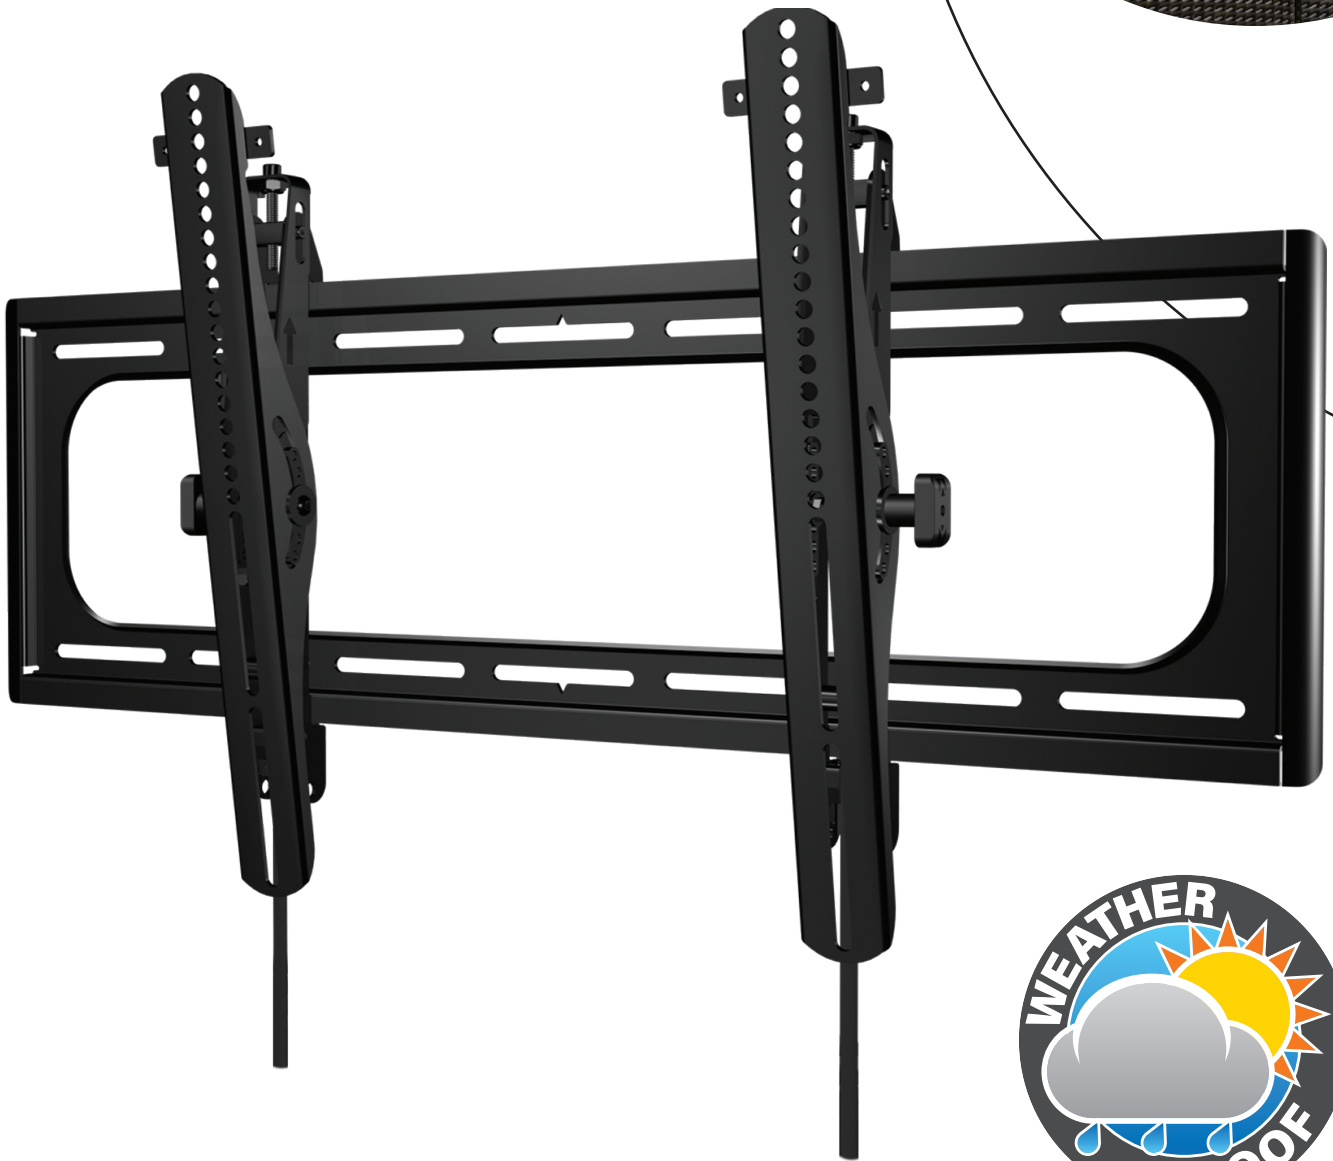

SANUS[®]

A brand of **legrand**

LARGE OUTDOOR PREMIUM TILT WALL MOUNT FOR TVS 37" -95"

Legrandav.com | 1.866.977.3901

The Outdoor Tilt mount is the perfect addition to your outdoor space. With its weatherproof design using a corrosion-resistant coating and stainless steel hardware, you can enjoy your TV no matter the weather. The Virtual Axis™ Fingertip tilt feature makes it easy to adjust your TV to reduce glare and ProSet™ makes leveling and height adjustment a breeze. The slim profile means your TV will sit just 2.18" from the wall, and will blend seamlessly with your TV and decor. Upgrade your outdoor entertainment space with the perfect mount. For TVs 37"-95"

Model **VODLT1-B2**

Slim Profile places TV just **2.18"** from wall

Outdoor rated mount with the use of **corrosion-resistant coating** and **stainless steel hardware**

ProSet™ allows for easy leveling and height adjustment after installation

Tilts up and down to reduce TV glare

Vertical Axis™ tilt allows for **easy TV adjustments**

Add a **padlock** for added **security**
(Not included)

Quick-release straps for easy removal from wall

MODEL
VODLT1-B2

DEPTH FROM WALL
2.18" / 55.3 cm

PACKAGE DIMENSIONS (W X D X H)
32.68"W x 3.03"D x 10.79"H / 830 mm x 77 mm x 274 mm

MASTER PACK QUANTITY
3

TILT
Up 7° / Down 10°
*Based on 65" TV

MASTER PACK DIMENSIONS (W X D X H)
33.05"W x 11.62"D x 10.32"H / 83.95 cm x 29.51 cm x 26.21 cm