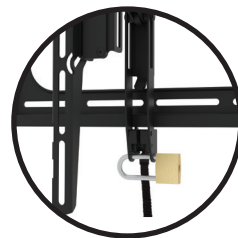

SANUS[®]

A brand of **legrand**

LARGE OUTDOOR PREMIUM TILT WALL MOUNT FOR TVS 37" -95"

Legrandav.com | 1.866.977.3901

The Outdoor Tilt mount is the perfect addition to your outdoor space. With its weatherproof design using a corrosion-resistant coating and stainless steel hardware, you can enjoy your TV no matter the weather. The Virtual Axis™ Fingertip tilt feature makes it easy to adjust your TV to reduce glare and ProSet™ makes leveling and height adjustment a breeze. The slim profile means your TV will sit just 2.18" from the wall, and will blend seamlessly with your TV and decor. Upgrade your outdoor entertainment space with the perfect mount. For TVs 37"-95"

Model **VODLT1-B2**

Slim Profile places TV just **2.18"** from wall

Outdoor rated mount with the use of **corrosion-resistant coating** and **stainless steel hardware**

ProSet™ allows for easy leveling and height adjustment after installation

Tilts up and down to reduce TV glare

Vertical Axis™ tilt allows for **easy TV adjustments**

Add a **padlock** for added **security**
(Not included)

Quick-release straps for easy removal from wall

MODEL
VODLT1-B2