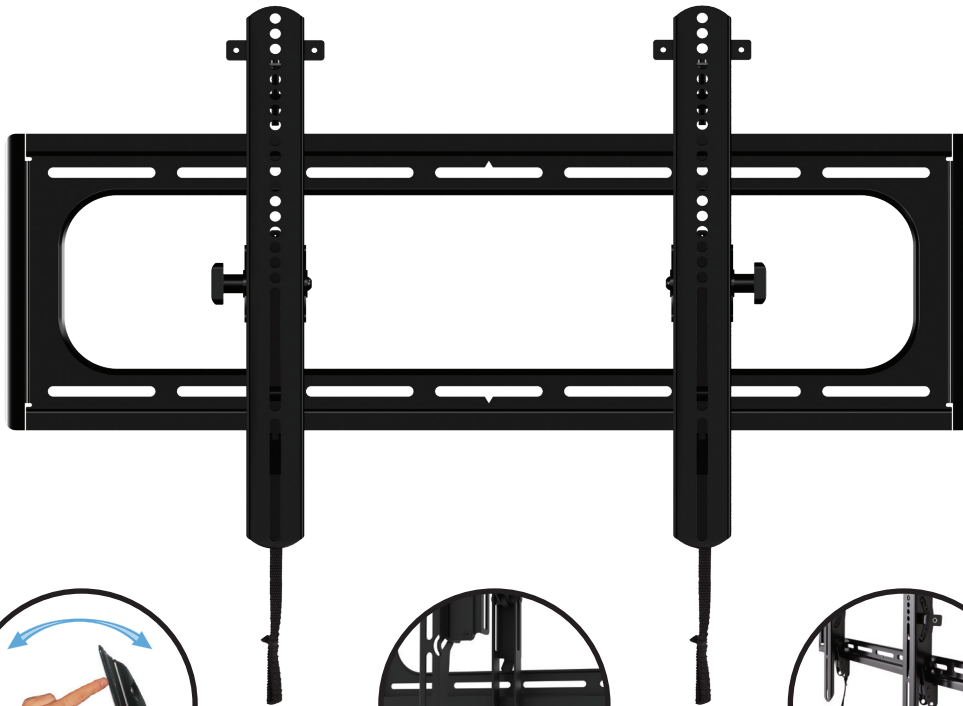

SANUS[®]

A brand of **legrand**

LARGE OUTDOOR PREMIUM TILT WALL MOUNT FOR TVS 37" -95"

Legrandav.com | 1.866.977.3901

The Outdoor Tilt mount is the perfect addition to your outdoor space. With its weatherproof design using a corrosion-resistant coating and stainless steel hardware, you can enjoy your TV no matter the weather. The Virtual Axis™ Fingertip tilt feature makes it easy to adjust your TV to reduce glare and ProSet™ makes leveling and height adjustment a breeze. The slim profile means your TV will sit just 2.18" from the wall, and will blend seamlessly with your TV and decor. Upgrade your outdoor entertainment space with the perfect mount. For TVs 37"-95"

Model **VODLT1-B2**

Slim Profile places TV just **2.18"** from wall

Outdoor rated mount with the use of **corrosion-resistant coating** and **stainless steel hardware**

ProSet™ allows for easy leveling and height adjustment after installation

Tilts up and down to reduce TV glare

Vertical Axis™ tilt allows for **easy TV adjustments**

Add a **padlock** for added **security**
(Not included)

Quick-release straps for easy removal from wall

MODEL
VODLT1-B2

DEPTH FROM WALL
2.18" / 55.3 cm

PACKAGE DIMENSIONS (W X D X H)
32.68"W x 3.03"D x 10.79"H / 830 mm x 77 mm x 274 mm

MASTER PACK QUANTITY
3

TILT
Up 7° / Down 10°
*Based on 65" TV

MASTER PACK DIMENSIONS (W X D X H)
33.05"W x 11.62"D x 10.32"H / 83.95 cm x 29.51 cm x 26.21 cm