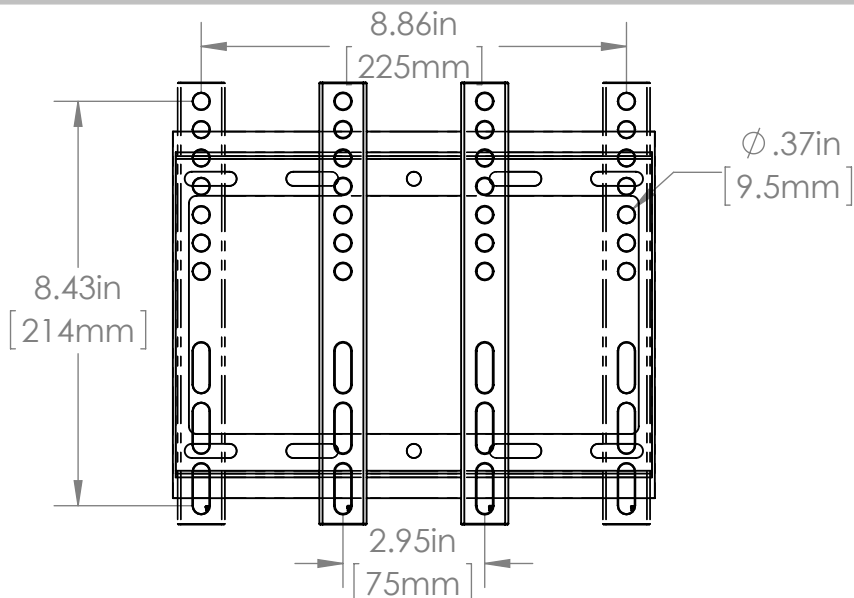

TV INTERFACE

SECURA

Small/Medium Fixed Position 6805-002203-XXX

THE INFORMATION AND DESIGNS CONTAINED IN THIS DRAWING ARE CONFIDENTIAL AND THE PROPRIETARY PROPERTY OF MILESTONE AV TECHNOLOGIES NEITHER THIS DESIGN NOR ANY INFORMATION CONTAINED IN THIS DRAWING MAY BE REPRODUCED OR DISCLOSED TO OTHERS WITHOUT THE EXPRESS WRITTEN CONSENT OF MILESTONE AV TECHNOLOGIES. 本图纸所包含的信息和设计均系 Milestone 机密和知识产权，本图纸包含的设计和信
息在未经 Milestone 允许情况下均不得复制或泄露

3-D

WALL PLATE

FULLY ASSEMBLED MOUNT

TOP VIEW - RETRACTED

SIDE VIEW - RETRACTED