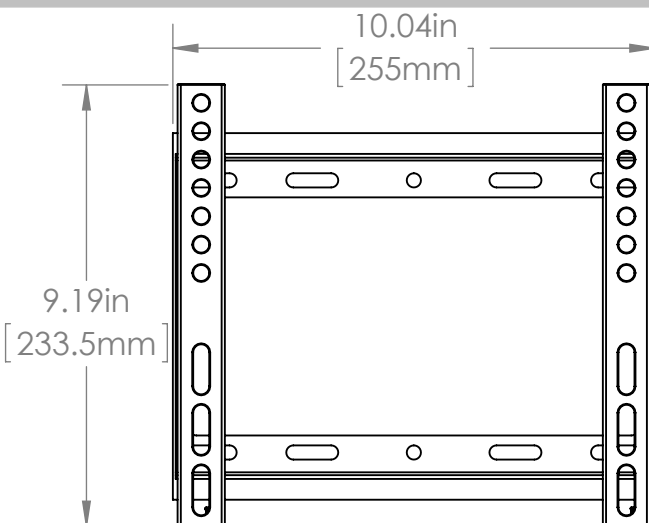

TV INTERFACE

SECURA

Small/Medium Fixed Position 6805-002203-XXX

THE INFORMATION AND DESIGNS CONTAINED IN THIS DRAWING ARE CONFIDENTIAL AND THE PROPRIETARY PROPERTY OF MILESTONE AV TECHNOLOGIES NEITHER THIS DESIGN NOR ANY INFORMATION CONTAINED IN THIS DRAWING MAY BE REPRODUCED OR DISCLOSED TO OTHERS WITHOUT THE EXPRESS WRITTEN CONSENT OF MILESTONE AV TECHNOLOGIES. 本图纸所包含的信息和设计均系 Milestone 机密和知识产权，本图纸包含的设计和信
息在未经 Milestone 允许情况下均不得复制或泄露

3-D

WALL PLATE

FULLY ASSEMBLED MOUNT

TOP VIEW - RETRACTED

SIDE VIEW - RETRACTED