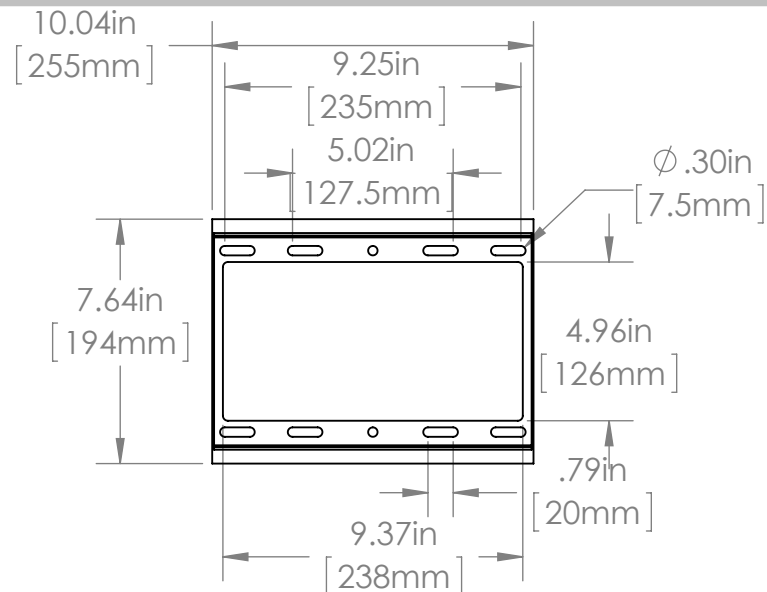

TV INTERFACE

SECURA

Small/Medium Fixed Position 6805-002203-XXX

THE INFORMATION AND DESIGNS CONTAINED IN THIS DRAWING ARE CONFIDENTIAL AND THE PROPRIETARY PROPERTY OF MILESTONE AV TECHNOLOGIES NEITHER THIS DESIGN NOR ANY INFORMATION CONTAINED IN THIS DRAWING MAY BE REPRODUCED OR DISCLOSED TO OTHERS WITHOUT THE EXPRESS WRITTEN CONSENT OF MILESTONE AV TECHNOLOGIES. 本图纸所包含的信息和设计均系 Milestone 机密和知识产权，本图纸包含的设计和信
息在未经 Milestone 允许情况下均不得复制或泄露

3-D

WALL PLATE

FULLY ASSEMBLED MOUNT

TOP VIEW - RETRACTED

SIDE VIEW - RETRACTED