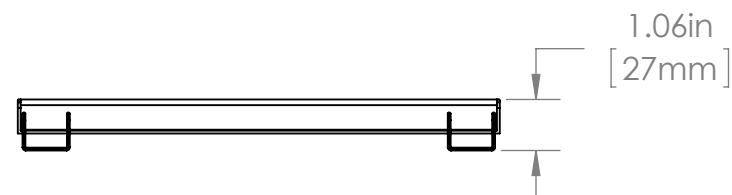

3-D

WALL PLATE

FULLY ASSEMBLED MOUNT

TOP VIEW - RETRACTED

SIDE VIEW - RETRACTED